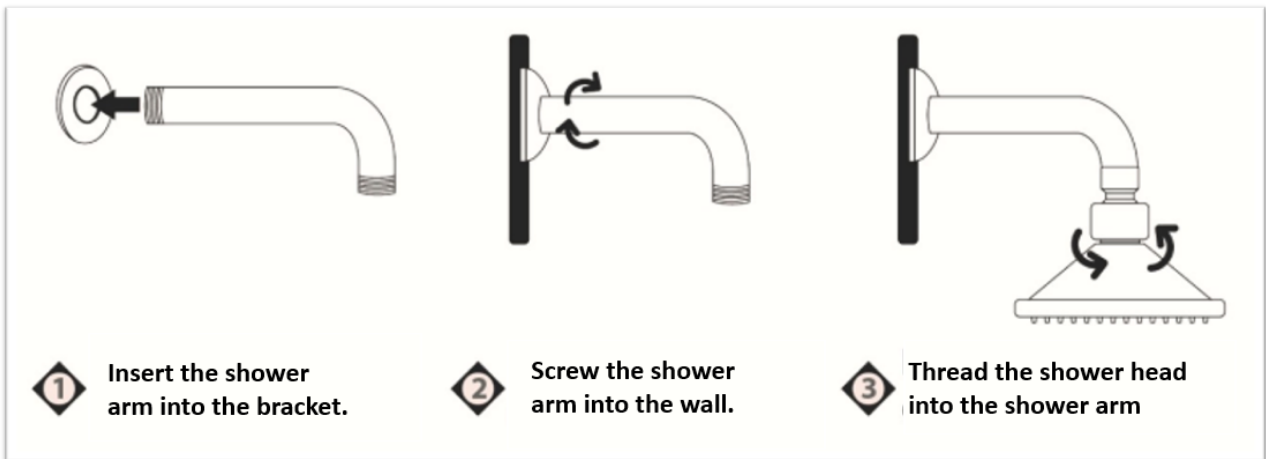

宁波陆易进出口有限公司

NINGBO LOUIE IMP. & EXP. CORP., LTD

NO.200 JINHE ROAD ZHENHAI ECONOMIC DEVELOPMENT ZONE, NINGBO 315221 CHINA
TEL: 0086-574-87915717 FAX:0086-574-87786749

RECOMMENDATIONS

Adjusting the threads is sufficient manually

Do not use glues or sealants.

Clean with a clean, soft and damp cloth to remove water stains.

宁波陆易进出口有限公司
NINGBO LOUIE IMP.& EXP.CORP.,LTD