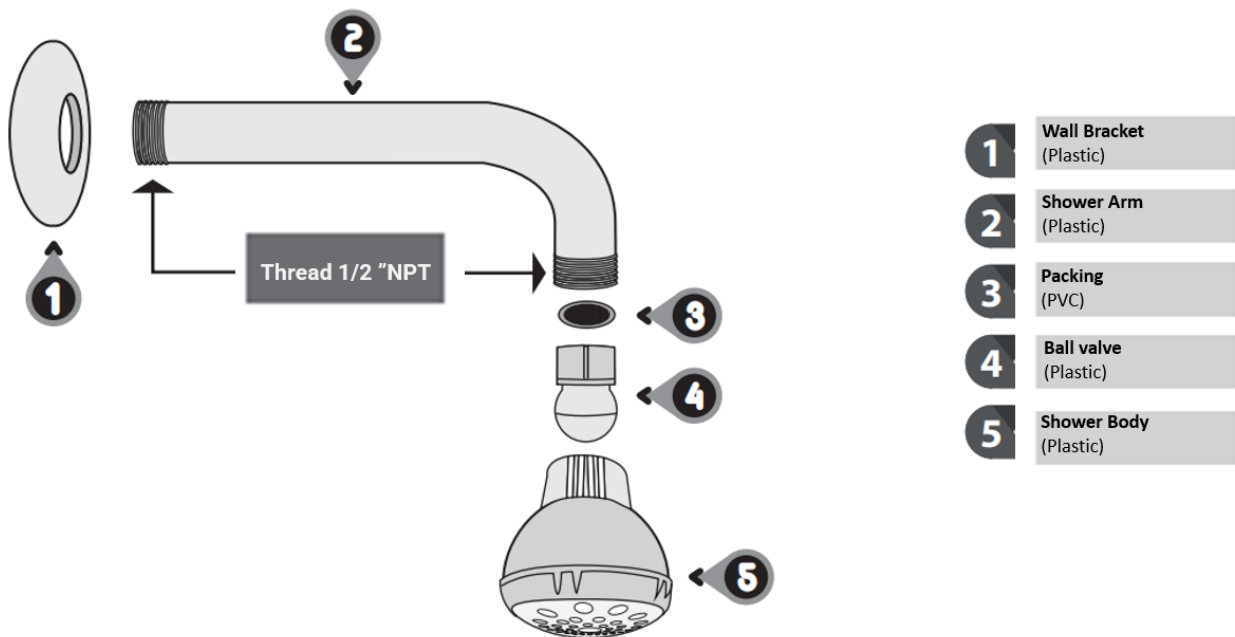

宁波陆易进出口有限公司

NINGBO LOUIE IMP. & EXP. CORP., LTD

NO.200 JINHE ROAD ZHENHAI ECONOMIC DEVELOPMENT ZONE, NINGBO 315221 CHINA
TEL: 0086-574-87915717 FAX:0086-574-87786749

PLASTIC SHOWER HEAD 200mm (SX-328)

PRODUCT	PLASTIC SHOWER
CODE	SX-328
MEASURE	200 mm

FEATURES

1. Round Wall Shower.
2. ABS Plastic Product
3. Chrome Coating
4. Rosca ½ NPT

USES

1. Shower for home use
2. Use with hot and cold water

COMPONENTS

INSTALLATION MODE